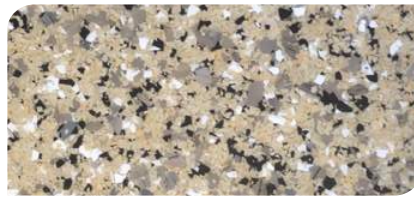

VERSAFLAKE

KEY RESIN COMPANY

Education

Laboratories

Public Spaces

Key Resin VersaFlake is an innovative and versatile seamless floor system offering a distinct terrazzo-like appearance. Combining the traditional mosaic marble appearance of terrazzo with limitless customization of colored flakes, VersaFlake provides high end visual appeal with excellent wear, abrasion resistance and ease of maintenance.

VERSAFLAKE

STANDARD COLORS

PECAN TRAIL
VF 2001

RIVER BED
VF 2002

ROSE WALK
VF 2003

GREIGE COAST
VF 2004

BISCOTTI HARVEST
VF 2005

STONE CANYON
VF 2006

RUSSET FALLS
VF 2007

DAWNING SKY
VF 2008

SHADED GROVE
VF 2009

PEPPERED ASH
VF 2010

CORNFLOWER FIELD
VF 2011

GRANITE MOUNTAIN
VF 2012

CUSTOM COLORS?
just ask!

(888) 943-4532