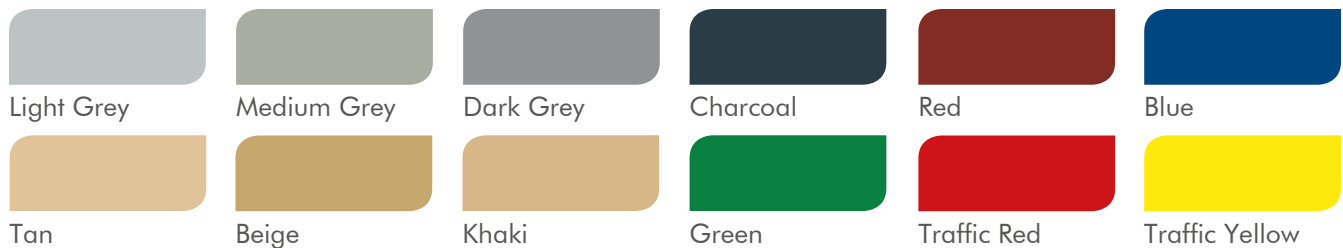

Color Chart

Standard Colors

The above colors are available for Epoxy, MMA, Urethane and Polyaspartics. White and Black also available. Additional surcharges apply to Premium Colors: Blue, Green, Traffic Yellow and other traffic colors.

ESD/Conductive Colors

Dry Oxide Color Pigment Packs

* Denotes Premium Dry Oxide Color Pigment packs available upon request and at an additional cost.

Contact your local Flowcrete Sales Representative prior to ordering for information about color shades, custom colors, mixing recommendations, product coverages and extended order lead time for certain colors: (936) 539-6700

FLOWCRETE PROVIDES ALL COLOR CHARTS FOR PRELIMINARY COLOR SELECTION ONLY. PLEASE SELECT FINAL COLOR FROM A PHYSICAL SAMPLE.

Standard Decorative Flake Blends

Scarlet

Cobblestone

Quicksilver

Domino

Ice Blue

Midnight

Green Bay

Desert Tan

Standard Decorative Kristalina Blends

Azure Blue

Cranberry

Ebony

Emerald

Granite