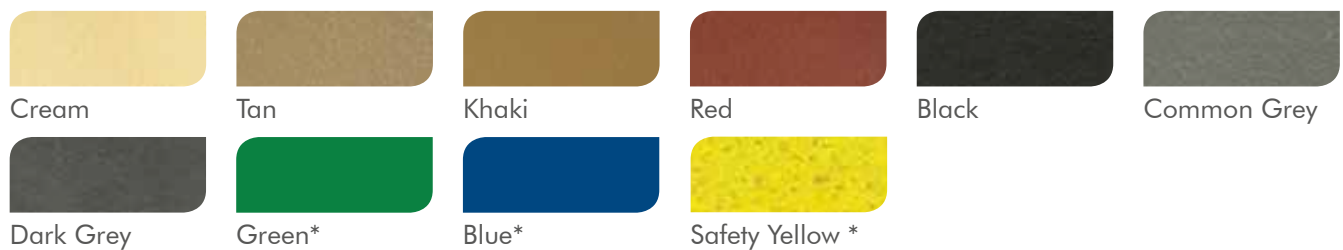

Color Chart

Standard Colors

The above colors are available for Epoxy, MMA, Urethane and Polyaspartics. White and Black also available. Additional surcharges apply to Premium Colors: Blue, Green, Traffic Yellow and other traffic colors.

ESD/Conductive Colors

Dry Oxide Color Pigment Packs

* Denotes Premium Dry Oxide Color Pigment packs available upon request and at an additional cost.

Contact your local Flowcrete Sales Representative prior to ordering for information about color shades, custom colors, mixing recommendations, product coverages and extended order lead time for certain colors: (936) 539-6700

FLOWCRETE PROVIDES ALL COLOR CHARTS FOR PRELIMINARY COLOR SELECTION ONLY. PLEASE SELECT FINAL COLOR FROM A PHYSICAL SAMPLE.

Standard Decorative Flake Blends

Scarlet

Cobblestone

Quicksilver

Domino

Ice Blue

Midnight

Pearl

Standard Decorative Quartz Blends

Spring Glen

Gray Mist

Rococo

Blueberry Ice

Kitchen Red

Standard Flowtallics Pigment Blends