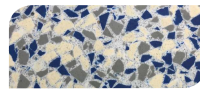

## Standard Decorative Metallic Blends

Pearl (001)

Dolphin (002)

Manatee (003)

Whale (004)

Guava (007)

Overcast (008)

Sandal (012)

Rum (015)

Shipwreck (016)

Coral (020)

Caribbean (041)

Maui (042)

## Standard Decorative Lastic SQT Blends

White Pearl

Morning Sky

Sage Green

Antique Lace

Night Pearl

Scarlet Rain

Contact your local Key Resin Company Sales Representative prior to ordering for information about color shades, custom colors, mixing recommendations, product coverages and extended order lead time for certain colors: (888) 943-4532