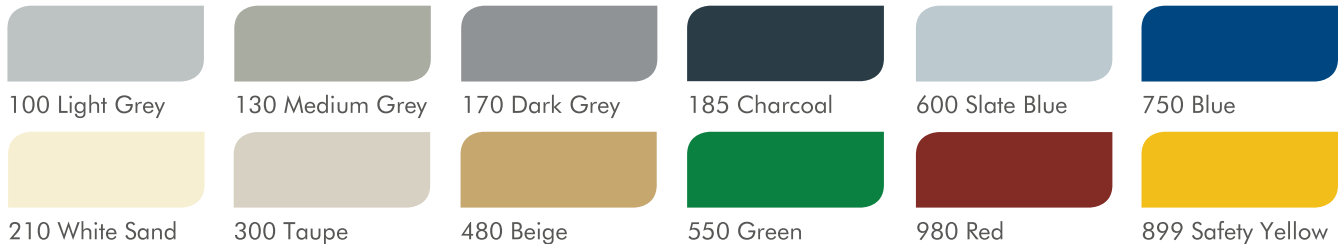

## COLOR CHART

### Standard Colors

The above colors are available for Epoxy, MMA, Urethane and Polyaspartics. White and Black also available.  
 Additional surcharges apply to Premium Colors: Blue (750), Green (550), Safety Yellow (899) and other safety colors.

### ESD/Conductive Colors

**KEY RESIN COMPANY PROVIDES ALL COLOR CHARTS FOR PRELIMINARY COLOR SELECTION ONLY. PLEASE SELECT FINAL COLOR FROM A PHYSICAL SAMPLE.**