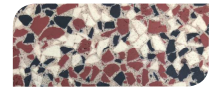

Rum (015)

Shipwreck (016)

Coral (020)

Caribbean (041)

Maui (042)

## Standard Decorative Lastic SQT Blends

White Pearl

Morning Sky

Sage Green

Antique Lace

Night Pearl

Scarlet Rain

Contact your local Key Resin Company Sales Representative prior to ordering for information about color shades, custom colors, mixing recommendations, product coverages and extended order lead time for certain colors: (888) 943-4532