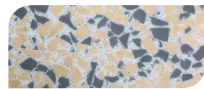

## Standard Decorative Metallic Blends

Pearl (001)

Dolphin (002)

Manatee (003)

Whale (004)

Guava (007)

Overcast (008)

Sandal (012)

Rum (015)

Shipwreck (016)

Coral (020)

Caribbean (041)

Maui (042)

## Standard Decorative Lastic SQT Blends

White Pearl

Morning Sky

Sage Green

Antique Lace

Night Pearl

Scarlet Rain

Contact your local Key Resin Company Sales Representative prior to ordering for information about color shades, custom colors, mixing recommendations, product coverages and extended order lead time for certain colors: (888) 943-4532