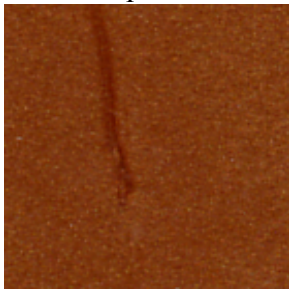

KEY RESIN COMPANY

4061 Clough Woods Drive
Batavia, Ohio 45103, 513.943.4225

KEY LUSTER METALLIC COLORS

Antique Silver

Bright Silver

Bronze

Brass

Copper

KEY RESIN COMPANY

When selecting the **Key Luster Metallic** color for your application, please take time to carefully consider:

1. **APPEARANCE:** Light colors tend to show more "shadow" than dark colors.
2. **TRAFFIC & MAINTENANCE:** Wheel marks and dirt naturally show up more on pale colors than on dark ones.
3. **SPILLAGE:** What might be most commonly spilled on the floor? Consult your **KEY REPRESENTATIVE** to determine the degree of chemical resistance you may require prior to selection of the system.