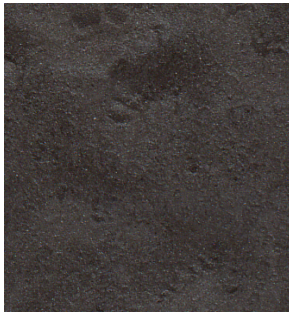

KEY RESIN COMPANY

4061 Clough Woods Drive
Batavia, Ohio 45103, 513.943.4225

KEY LUSTER METALLIC COLORS

Antique Silver

Bright Silver

Bronze

Brass

Copper

KEY RESIN COMPANY

When selecting the **Key Luster Metallic** color for your application, please take time to carefully consider:

1. **APPEARANCE:** Light colors tend to show more "shadow" than dark colors.
2. **TRAFFIC & MAINTENANCE:** Wheel marks and dirt naturally show up more on pale colors than on dark ones.
3. **SPILLAGE:** What might be most commonly spilled on the floor? Consult your **KEY REPRESENTATIVE** to determine the degree of chemical resistance you may require prior to selection of the system.