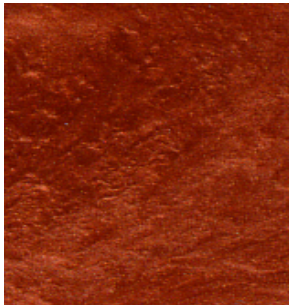

KEY RESIN COMPANY

4061 Clough Woods Drive
Batavia, Ohio 45103, 513.943.4225

KEY LUSTER METALLIC COLORS

Antique Silver

Bright Silver

Bronze

Brass

Copper

KEY RESIN COMPANY

When selecting the **Key Luster Metallic** color for your application, please take time to carefully consider:

1. **APPEARANCE:** Light colors tend to show more "shadow" than dark colors.
2. **TRAFFIC & MAINTENANCE:** Wheel marks and dirt naturally show up more on pale colors than on dark ones.
3. **SPILLAGE:** What might be most commonly spilled on the floor? Consult your **KEY REPRESENTATIVE** to determine the degree of chemical resistance you may require prior to selection of the system.